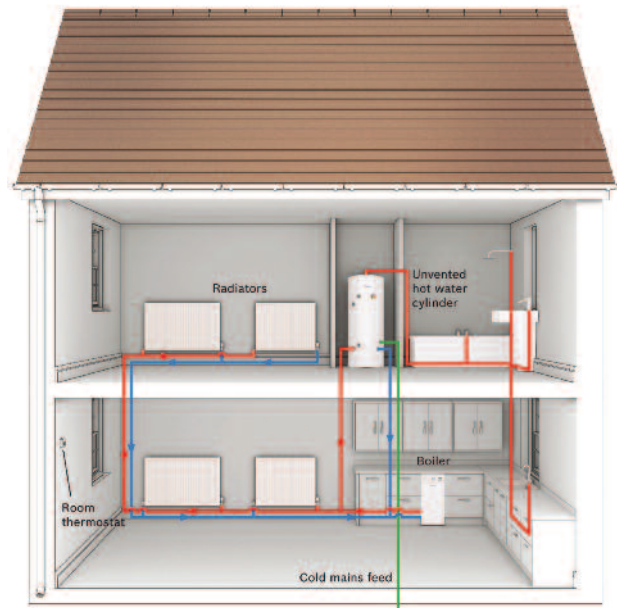

BOSCH
Invented for life

Part of the Bosch Group
All products are manufactured with Bosch levels of quality and reliability as standard

*Terms and conditions apply

Technical data

MODEL	DANESMOOR SYSTEM EXTERNAL 12/18	DANESMOOR SYSTEM EXTERNAL 18/25	DANESMOOR SYSTEM EXTERNAL 25/32
Above	600mm	600mm	600mm
Front	600mm	600mm	600mm
Clearances*	RH/LH flue outlet on opposite side	10mm	10mm
	RH flue outlet on rear	45mm	45mm
	LH flue outlet on rear	85mm	85mm
	Rear - flue outlet on side	50mm*	50mm*
	Rear - rear flue outlet	2,500mm**	2,500mm**
Output kW to central heating (CH)	12kW - 18kW	18kW - 25kW	25kW - 32kW
ErP Seasonal space heating energy efficiency class	A / 90%	A / 90%	A / 91%
Solar compatible	✓	✓	✓

*200mm if using a high level terminal exiting through the rear panel.
 **From end of flue terminal allow 2,500mm clearance.

Accessories

Greenstar System Filter

Install a Greenstar System Filter to protect your heating system from contamination and extend your guarantee up to 5 years*.

Boiler dimensions

The Greenstar Danesmoor External's weather proof case features IP45 ingress protection.

Know your system

System boilers require a cylinder for storing hot water, however the major heating and hot water system components are built into the boiler itself, making it quicker and neater to install.